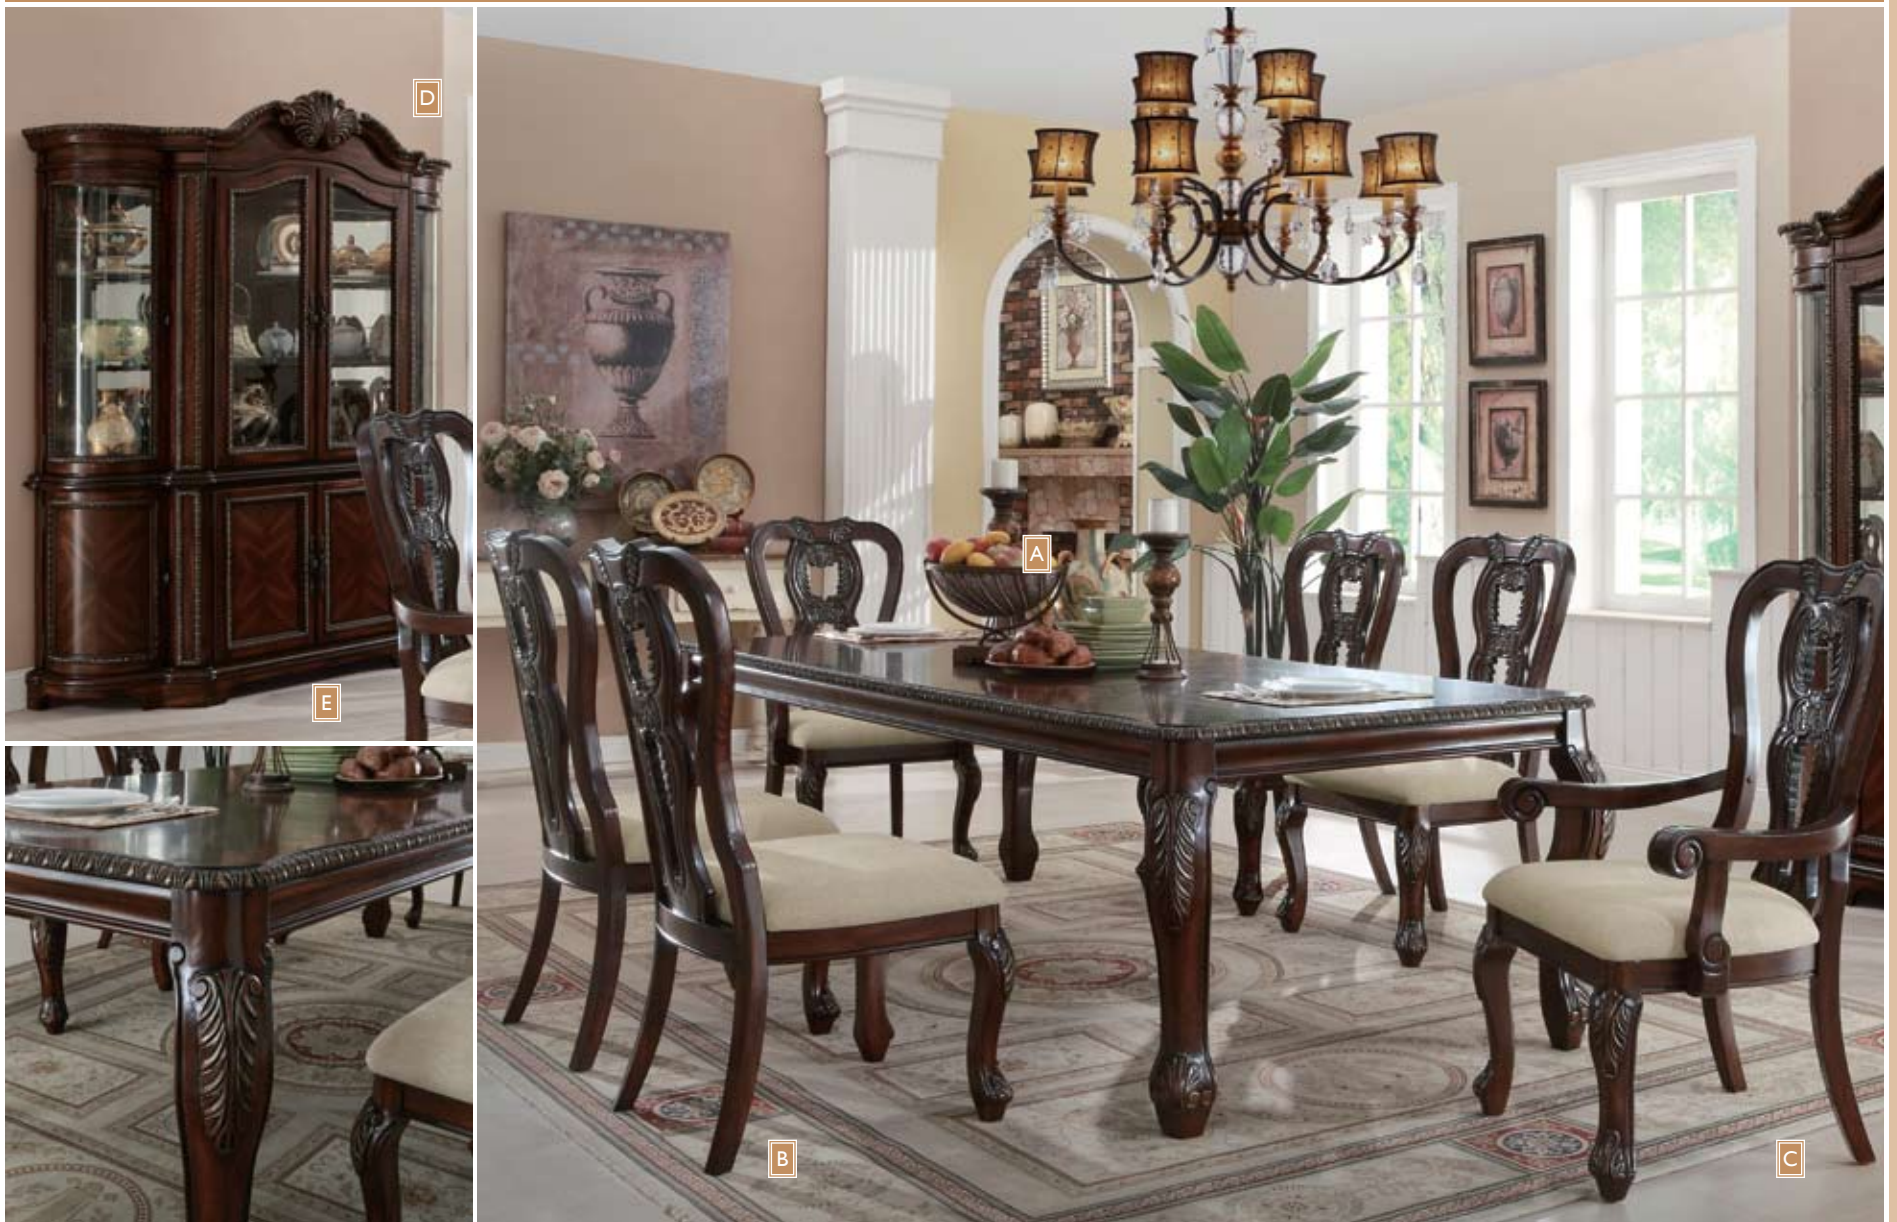

Set Price \$

#104023

#900198

#960383

Alexander Dining Collection

Turn back time with the glorious design of the Alexander dining collection. A traditional style comes alive with intricate carvings, sculpted bases and legs and comfortable upholstered seat cushions. The dining table features an 18" extension leaf to accommodate your guests. Crafted from select hardwoods, cherry and burl veneers, this collection is sure to impress guests.